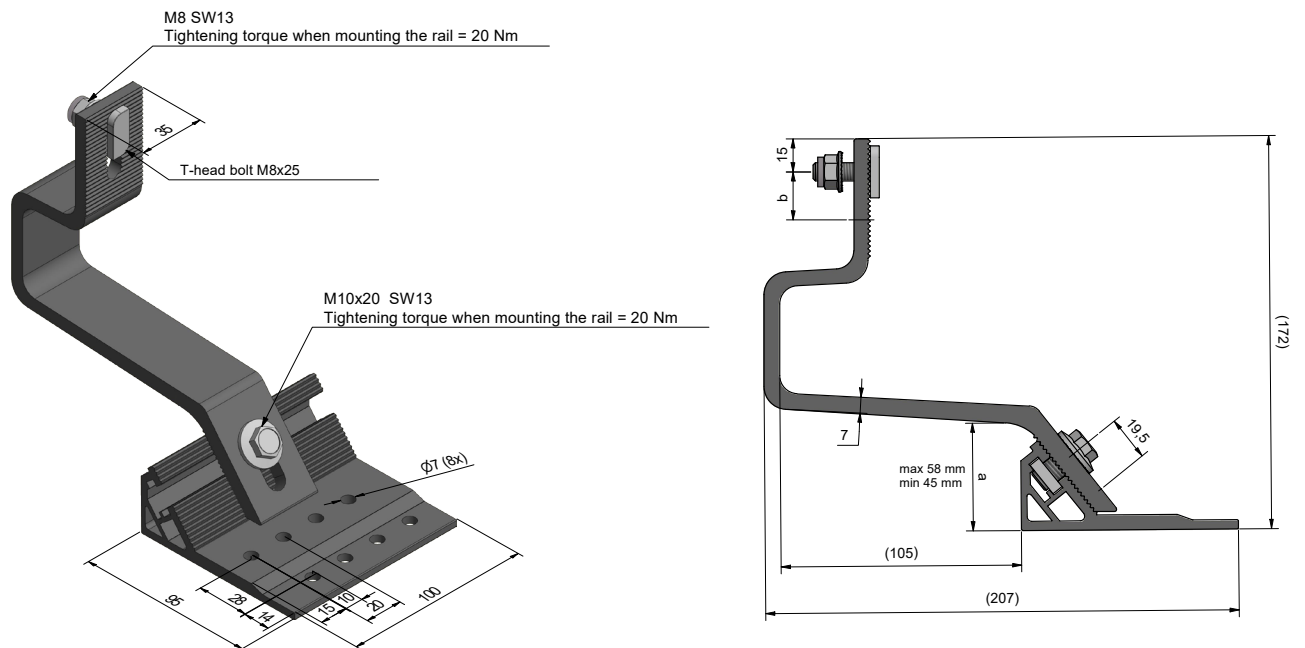

mounting
systems

Set No.
721-0050

Ref-No.
707-0048

Roof Hook Aluminum 100-7-45 pre-ass.

Roof cladding	Pitched - with roof tiles
Material	Aluminium
Base plate	100 x 95 mm (W x L)
Holes	8 x \varnothing 7 mm
Height in roof batten area (a)	45 – 58 mm
Max. height adjustance (b)	21 mm to rail area
Weight	0.47 kg

Dimensions

Technical amendments reserved.
2024 © Mounting Systems GmbH