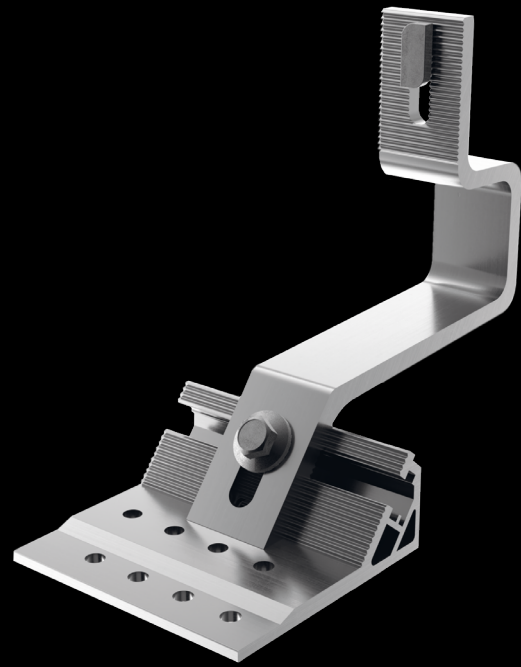

mounting
systems

Set No.
721-0050

Ref-No.
707-0048

Roof Hook Aluminum 100-7-45 pre-ass.

Roof cladding	Pitched - with roof tiles
Material	Aluminium
Base plate	100 x 95 mm (W x L)
Holes	8 x \varnothing 7 mm
Height in roof batten area (a)	45 – 58 mm
Max. height adjustance (b)	21 mm to rail area
Weight	0.47 kg

Dimensions

Technical amendments reserved.
2024 © Mounting Systems GmbH