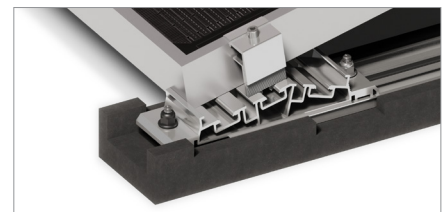

mounting systems

LightX-Speed ProLine

Application	Flat roof
Roofing	For all roof coverings (except green roof)
Roof inclination	Up to 5°
Building height	Max. 25 m
Module width	1134 mm / +- 1mm
Module length	Up to 2400 mm
Module inclination	10°
Supporting profiles	Aluminium (EN AW 6063 T66)
Lightning protection and potential equalisation	Dehn clamps In process to be certified
Small parts	Stainless steel (V2A)
Color	Aluminium: Natural
Unique selling points	pre-assembled rails; three screws for mounting the rails; no connecting rails; universal protection mats with ballast tray replacement function;
Warranty	10 years

Flat Roof

East West Orientation

Framed Module

Frameless Module

Orientation Landscape

Detail front support

Detail support

Universal protection mat