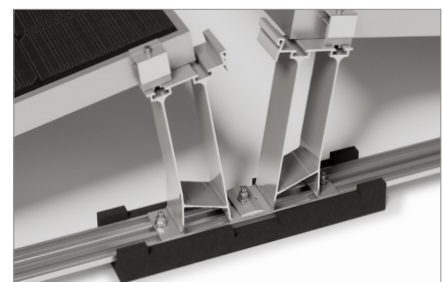

mounting systems

LightX-Speed ProLine

Application	Flat roof
Roofing	For all roof coverings (except green roof)
Roof inclination	Up to 5°
Building height	Max. 25 m
Module width	1134 mm / +- 1mm
Module length	Up to 2400 mm
Module inclination	10°
Supporting profiles	Aluminium (EN AW 6063 T66)
Lightning protection and potential equalisation	Dehn clamps In process to be certified
Small parts	Stainless steel (V2A)
Color	Aluminium: Natural
Unique selling points	pre-assembled rails; three screws for mounting the rails; no connecting rails; universal protection mats with ballast tray replacement function;
Warranty	10 years

Flat Roof

East West Orientation

Framed Module

Frameless Module

Orientation Landscape

Detail front support

Detail support

Universal protection mat