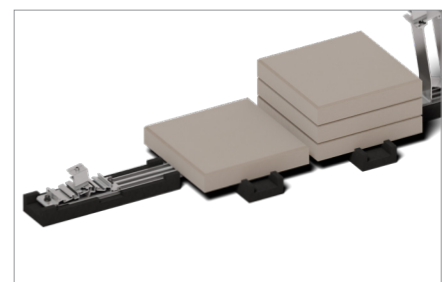

mounting systems

LightX-Speed ProLine

Application	Flat roof
Roofing	For all roof coverings (except green roof)
Roof inclination	Up to 5°
Building height	Max. 25 m
Module width	1134 mm / +- 1mm
Module length	Up to 2400 mm
Module inclination	10°
Supporting profiles	Aluminium (EN AW 6063 T66)
Lightning protection and potential equalisation	Dehn clamps In process to be certified
Small parts	Stainless steel (V2A)
Color	Aluminium: Natural
Unique selling points	pre-assembled rails; three screws for mounting the rails; no connecting rails; universal protection mats with ballast tray replacement function;
Warranty	10 years

Flat Roof

East West Orientation

Framed Module

Frameless Module

Orientation Landscape

Detail front support

Detail support

Universal protection mat