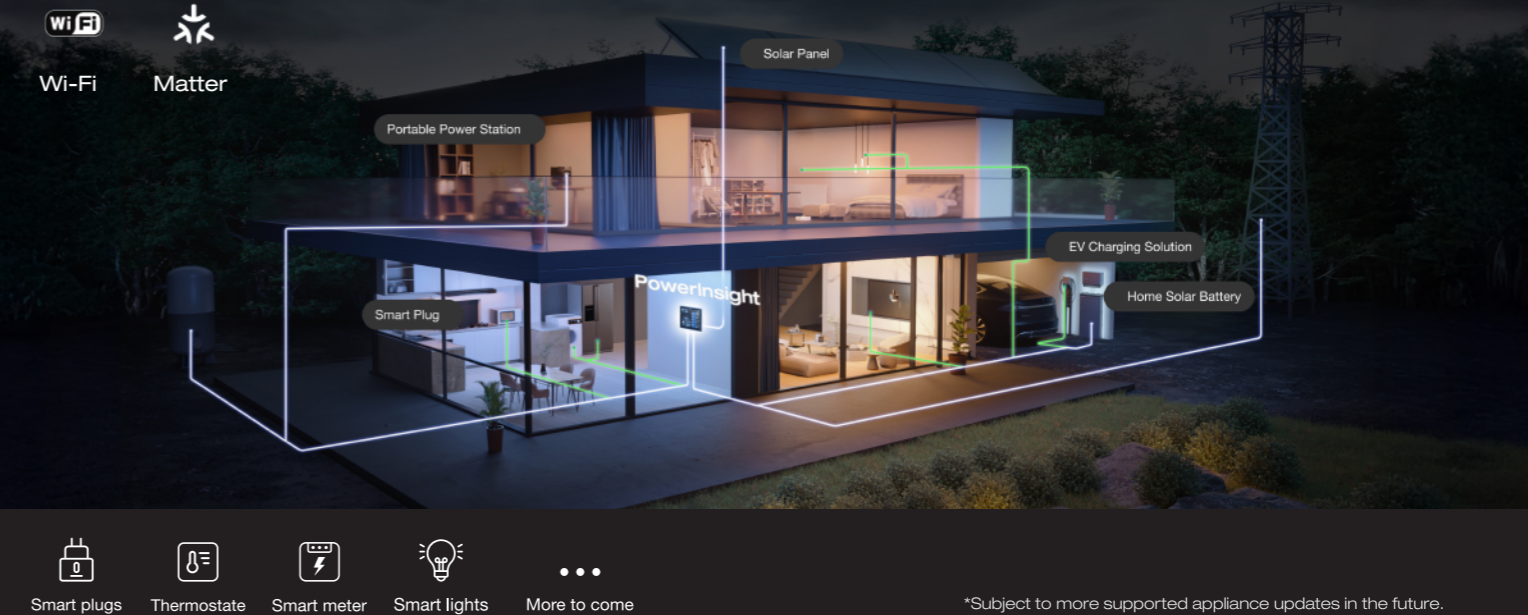

The All-in-One Home Energy Monitor

EcoFlow Powerinsight, a sleek 10-inch all-in-one home energy monitor to visualize your home energy data in real time and control smart home devices to boost your home energy efficiency.

- 10 inch Touchscreen**
- One glance** To get all energy data
- One tap** To control the entire home

Device control: a smarter way to run your smart home

Integrated in the EcoFlow Home Energy Ecosystem, the PowerInsight can connect with EcoFlow energy products, and other supported third-party devices, allowing homeowners to view and control their home energy easily.

Solar power generation

Home energy consumption and sources

Battery charge and discharge

Why choose EcoFlow PowerInsight

	EcoFlow PowerInsight	Other energy apps
Larger screen	The 10-inch, interactive, dedicated home energy monitor offers better user's experience.	Based on smart phone.
More data	The built-in temperature sensor and humidity sensor allow users to view climate data at a glance.	Humidity data is not available. Temperature data based on third-party weather forecasts.
Indoor temperature monitoring	Adjust the thermostat more accurately based on indoor environment monitoring.	Only environmental temperature data is available based on third-party weather forecasts.
Matter supported	The independent gateway allows us to connect and control more smart devices through Matter.	Matter is not supported. Fewer third-party devices can be connected.

An energetic insights into your EV charging

Directly connects with EcoFlow's PowerPulse EV charger to provide real-time insights into your EV's solar energy usage, offering complete control and understanding of home energy dynamics.