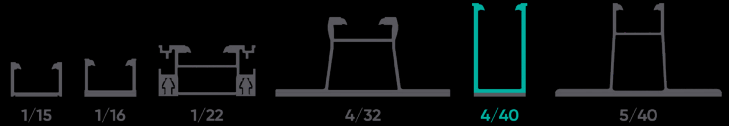

mounting
systems

Item No.
720-1810

Ref. No.
712-0263

Rail 4/40* with EPDM

| | |
|------------------|---|
| Application | Trapeze |
| Material | Aluminium (EN-AW-6063 T66) |
| Colour | Aluminium: Natural |
| Weight | 0.079 kg |
| Dimensions H x W | 40 x 23 mm |
| Length | 130 mm |
| Static values | I_x 3.817 cm ⁴ I_y 1.803 cm ⁴ W_x 1.742 cm ³ W_y 1.541 cm ³ A 2.102 cm ² |
| Accessories | Thin sheet screw 5.5x25 mm (720-1188) |

* The first number in the designation of the rail profiles stands for the moment of inertia cm⁴ and the second number describes the height mm of the rail.

Technical amendments reserved.
2024 © Mounting Systems GmbH