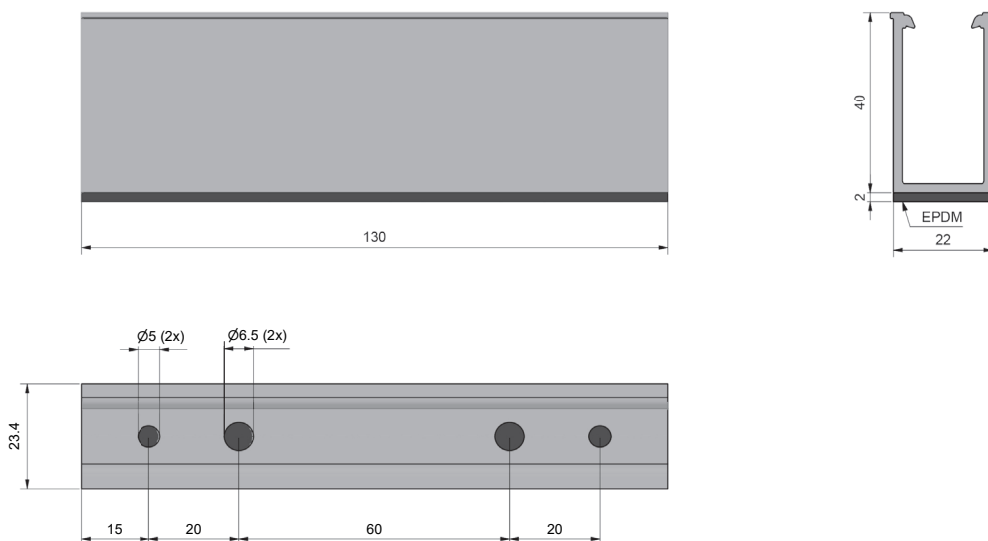

mounting
systems

Item No.
720-1810

Ref. No.
712-0263

Rail 4/40* with EPDM

| | |
|------------------|---|
| Application | Trapeze |
| Material | Aluminium (EN-AW-6063 T66) |
| Colour | Aluminium: Natural |
| Weight | 0.079 kg |
| Dimensions H x W | 40 x 23 mm |
| Length | 130 mm |
| Static values | I_x 3.817 cm ⁴ I_y 1.803 cm ⁴ W_x 1.742 cm ³ W_y 1.541 cm ³ A 2.102 cm ² |
| Accessories | Thin sheet screw 5.5x25 mm (720-1188) |

* The first number in the designation of the rail profiles stands for the moment of inertia cm⁴ and the second number describes the height mm of the rail.

Technical amendments reserved.
2024 © Mounting Systems GmbH